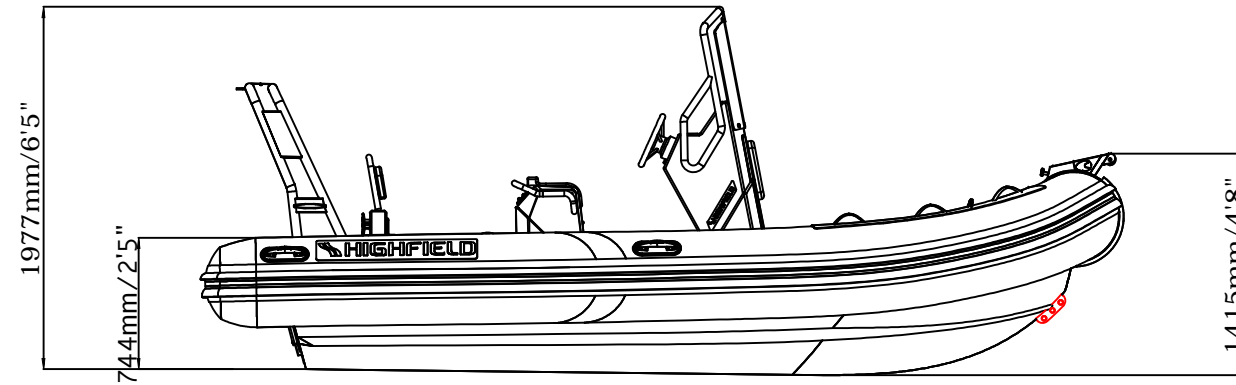

DELUXE 500

SPECIFICATIONS

Side View

Rear View

Top View

Front View

SPECIFICATIONS AND MAXIMUM CAPACITIES (Subject to change without notice.Tolerances:Dimensions +/-3% Weight +/-5%)

MODEL	ISO 6185 PART	ISO 6185	Passengers		#	Weight		Length	Capacity		Maximum Speed			Wet Weight (Approximate)		AIR CHAMBERS	Pressure							
			KG	LB		KG	LB		Maximum	Recommended	Maximum Speed	KG	LB	PSI	BAR									
									KW	HP	KW	HP	KT	MPH	Km/h									
DL500	3	C	987	2176	10	750	1653	L	207.6	458	74.6	100	44.76	60	/	/	/	482	1063	754.8	1664	6	3.63	0.25

Weight includes: console ,Seat ,rollbar