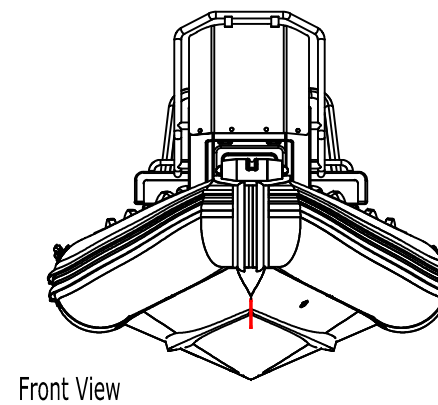

DELUXE 500

SPECIFICATIONS

Side View

Rear View

Top View

Front View

SPECIFICATIONS AND MAXIMUM CAPACITIES (Subject to change without notice.Tolerances:Dimensions +/-3% Weight +/-5%)

MODEL	ISO 6185 PART	ISO 6185	Passengers		#	Weight		Length	Capacity		Maximum Speed			Wet Weight (Approximate)		AIR CHAMBERS	Pressure							
			KG	LB		KG	LB		Maximum	Recommended	Maximum Speed	KG	LB	PSI	BAR									
									KW	HP	KW	HP	KT	MPH	Km/h									
DL500	3	C	987	2176	10	750	1653	L	207.6	458	74.6	100	44.76	60	/	/	/	482	1063	754.8	1664	6	3.63	0.25

Weight includes: console ,Seat ,rollbar