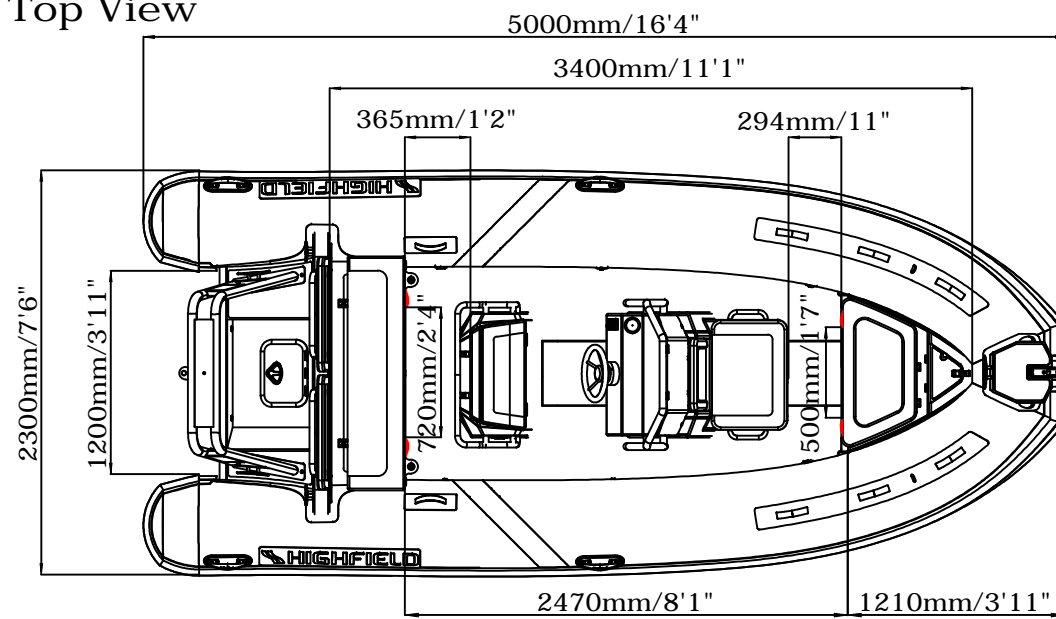

DELUXE 500

SPECIFICATIONS

Side View

Rear View

Top View

Front View

SPECIFICATIONS AND MAXIMUM CAPACITIES (Subject to change without notice.Tolerances:Dimensions +/-3% Weight +/-5%)

MODEL	ISO 6185 PART	ISO 6185	Passengers		#	Weight		Length	Capacity		Maximum Speed			Wet Weight (Approximate)		AIR CHAMBERS	Pressure							
			KG	LB		KG	LB		Maximum	Recommended	Maximum Speed	KG	LB	PSI	BAR									
									KW	HP	KW	HP	KT	MPH	Km/h									
DL500	3	C	987	2176	10	750	1653	L	207.6	458	74.6	100	44.76	60	/	/	/	482	1063	754.8	1664	6	3.63	0.25

Weight includes: console ,Seat ,rollbar