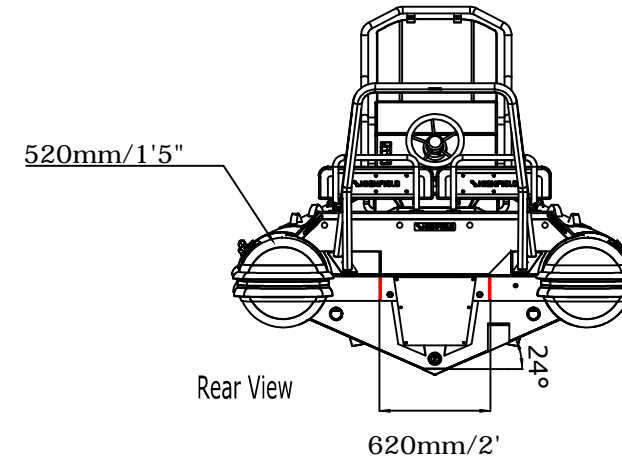

DELUXE 500

SPECIFICATIONS

Side View

Rear View

Top View

Front View

SPECIFICATIONS AND MAXIMUM CAPACITIES (Subject to change without notice.Tolerances:Dimensions +/-3% Weight +/-5%)

MODEL	ISO 6185 PART	ISO 6185	Passengers		#	Weight		Length	Capacity		Maximum Speed			Wet Weight (Approximate)		AIR CHAMBERS	Pressure							
			KG	LB		KG	LB		Maximum	Recommended	Maximum Speed	KG	LB	PSI	BAR									
									KW	HP	KW	HP	KT	MPH	Km/h									
DL500	3	C	987	2176	10	750	1653	L	207.6	458	74.6	100	44.76	60	/	/	/	482	1063	754.8	1664	6	3.63	0.25

Weight includes: console ,Seat ,rollbar