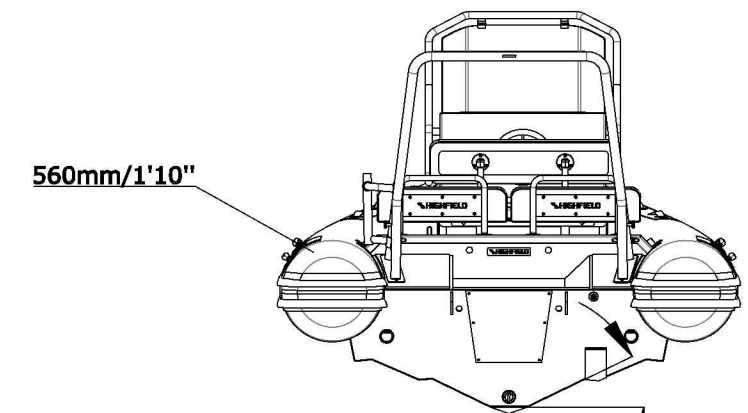

PATROL 760

SPECIFICATIONS

Side View

Rear View

Top View

Front View

SPECIFICATIONS AND MAXIMUM CAPACITIES (Subject to change without notice. Tolerances: Dimensions +/-3% Weight +/-5%)

MODEL	ISO 6185 PART	ISO 6185	Crew		#	Weight		Length	Capacity				Maximum Speed			Wet Weight (Approximate) 300HP (223.8KW) +Fuel		AIR CHAMBERS	Pressure					
			KG	LB		KG	LB		Maximum	Recommended	Maximum Speed	KG	LB	KG	LB	PSI	BAR							
									KW	HP	KW	HP	KT	MPH	Km/h									
PATROL 760	3	C	1430	3153	12	900	1984	XL	312.5	689	223.8	300	147	200	/	/	/	896	1975	1415	3119	6	3.63	0.25

Weight includes: console ,seat ,rollbar