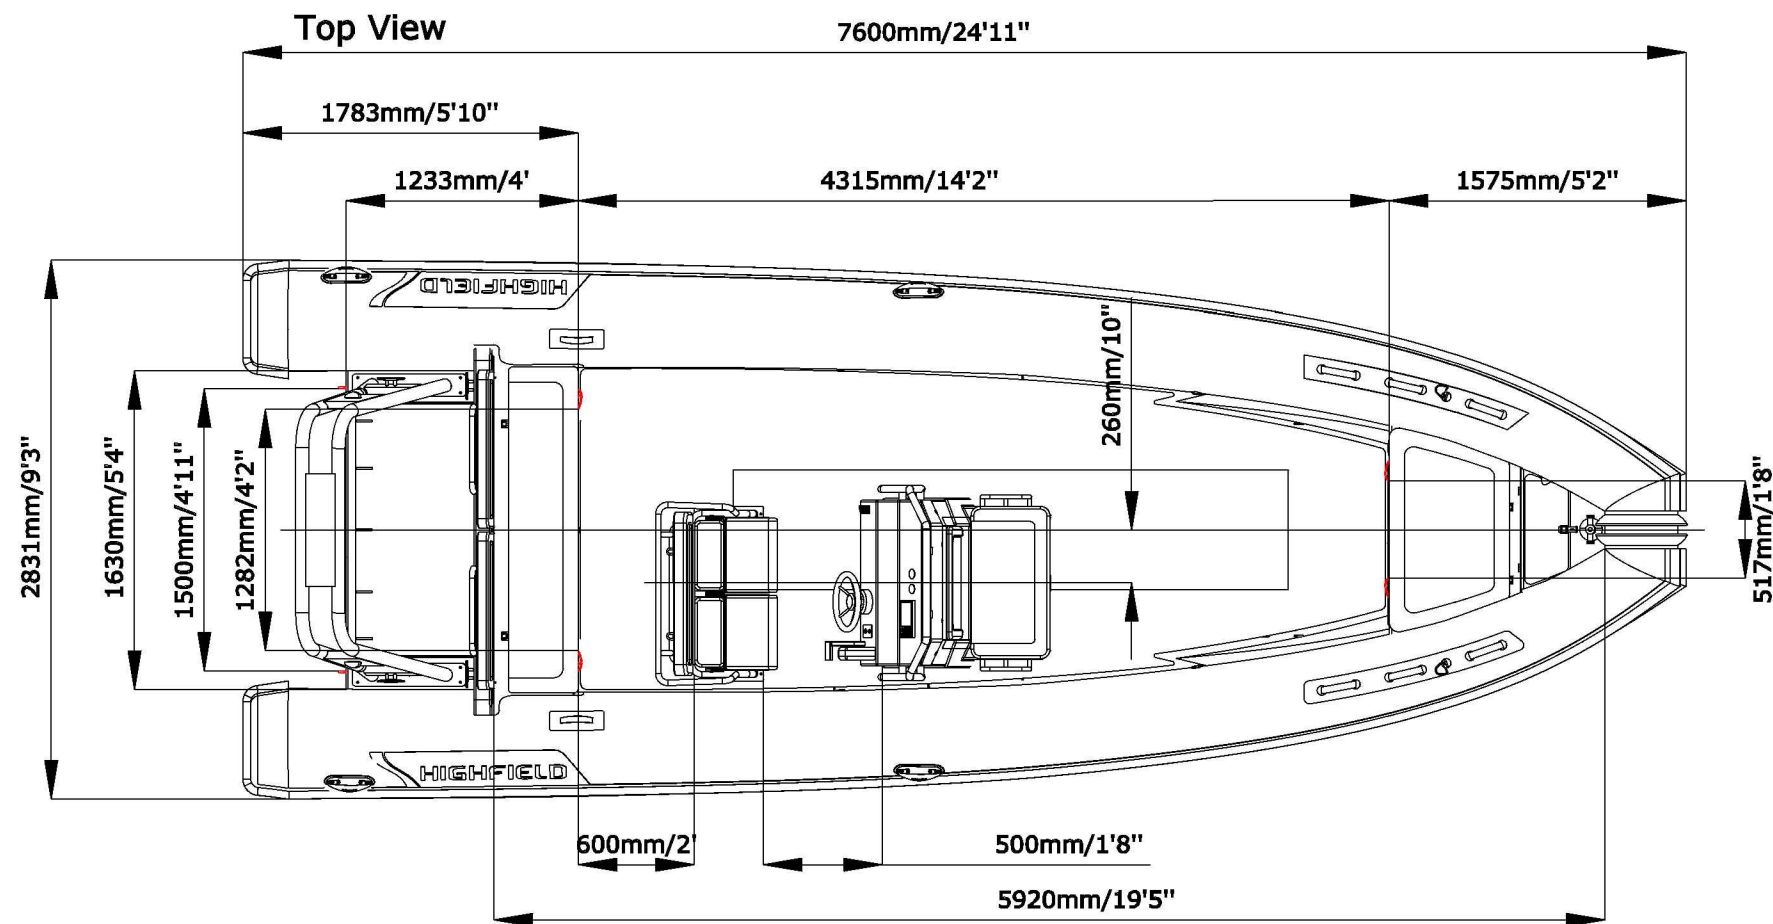

PATROL 760

SPECIFICATIONS

Side View

Rear View

Top View

Front View

SPECIFICATIONS AND MAXIMUM CAPACITIES (Subject to change without notice. Tolerances: Dimensions +/-3% Weight +/-5%)

MODEL	ISO 6185 PART	ISO 6185	Crew		#	Weight		Length	Capacity				Maximum Speed			Wet Weight (Approximate) 300HP (223.8KW) +Fuel		AIR CHAMBERS	Pressure					
			KG	LB		KG	LB		Maximum	Recommended	Maximum Speed	KG	LB	KG	LB	PSI	BAR							
									KW	HP	KW	HP	KT	MPH	Km/h									
PATROL 760	3	C	1430	3153	12	900	1984	XL	312.5	689	223.8	300	147	200	/	/	/	896	1975	1415	3119	6	3.63	0.25

Weight includes: console ,seat ,rollbar