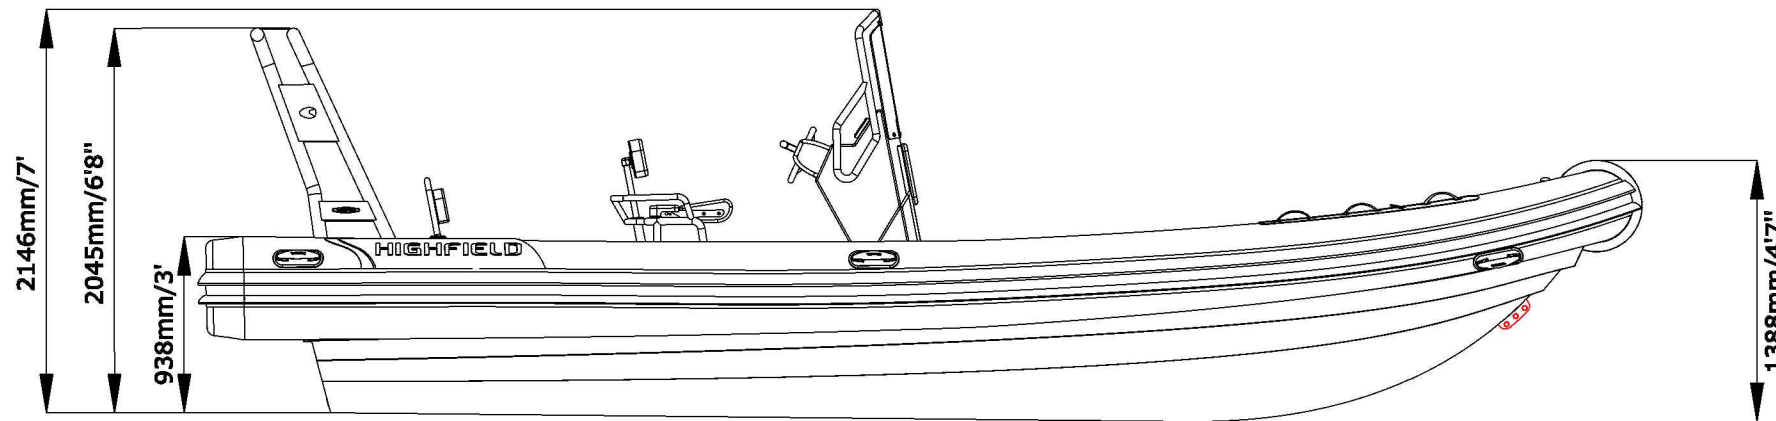

PATROL 760

SPECIFICATIONS

Side View

Rear View

Top View

Front View

SPECIFICATIONS AND MAXIMUM CAPACITIES (Subject to change without notice. Tolerances: Dimensions +/-3% Weight +/-5%)

MODEL	ISO 6185 PART	ISO 6185	Crew		#	Weight		Length	Capacity				Maximum Speed			Wet Weight (Approximate) 300HP (223.8KW) +Fuel		AIR CHAMBERS	Pressure					
			KG	LB		KG	LB		Maximum	Recommended	Maximum Speed	KG	LB	KG	LB	PSI	BAR							
									KW	HP	KW	HP	KT	MPH	Km/h									
PATROL 760	3	C	1430	3153	12	900	1984	XL	312.5	689	223.8	300	147	200	/	/	/	896	1975	1415	3119	6	3.63	0.25

Weight includes: console ,seat ,rollbar