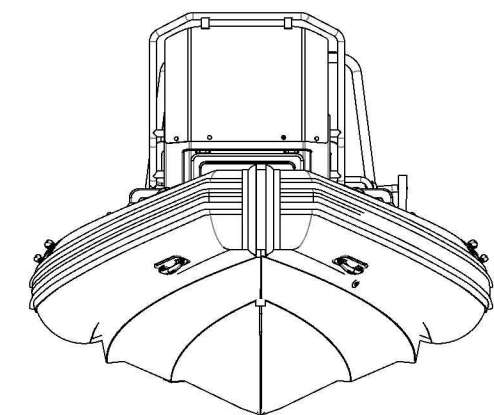

PATROL 760

SPECIFICATIONS

Side View

Rear View

Top View

Front View

SPECIFICATIONS AND MAXIMUM CAPACITIES (Subject to change without notice. Tolerances: Dimensions +/-3% Weight +/-5%)

MODEL	ISO 6185 PART	ISO 6185	Crew		#	Weight		Length	Capacity				Maximum Speed			Wet Weight (Approximate) 300HP (223.8KW) +Fuel		AIR CHAMBERS	Pressure					
			KG	LB		KG	LB		Maximum	Recommended	Maximum Speed	KG	LB	KG	LB	PSI	BAR							
									KW	HP	KW	HP	KT	MPH	Km/h									
PATROL 760	3	C	1430	3153	12	900	1984	XL	312.5	689	223.8	300	147	200	/	/	/	896	1975	1415	3119	6	3.63	0.25

Weight includes: console ,seat ,rollbar